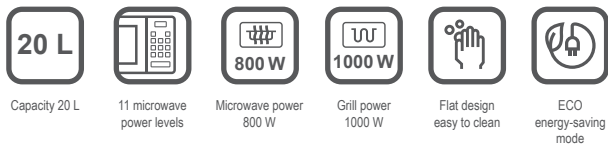

YC-MG02E-W

MICROWAVE

Highlights

- Capacity 20 l
- Type: Microwave & Grill
- Electronic control
- ECO function
- 8 automatic programmes inc. time & weight defrost
- 11 levels of microwave power
- Straight design easy to clean

Technical Specification

- Capacity 20 L
- Type: Microwave & Grill
- Electronic control
- Microwave power 800 W
- Grill power 1000 W
- 8 automatic programs inc. time & weight defrost
- 11 levels of microwave power
- Defrost function
- Timer function and clock
- Child lock
- Cavity lighting
- ECO function
- Cavity: painted white; 306 mm x 304 mm x 205 mm
- Power 1270 W